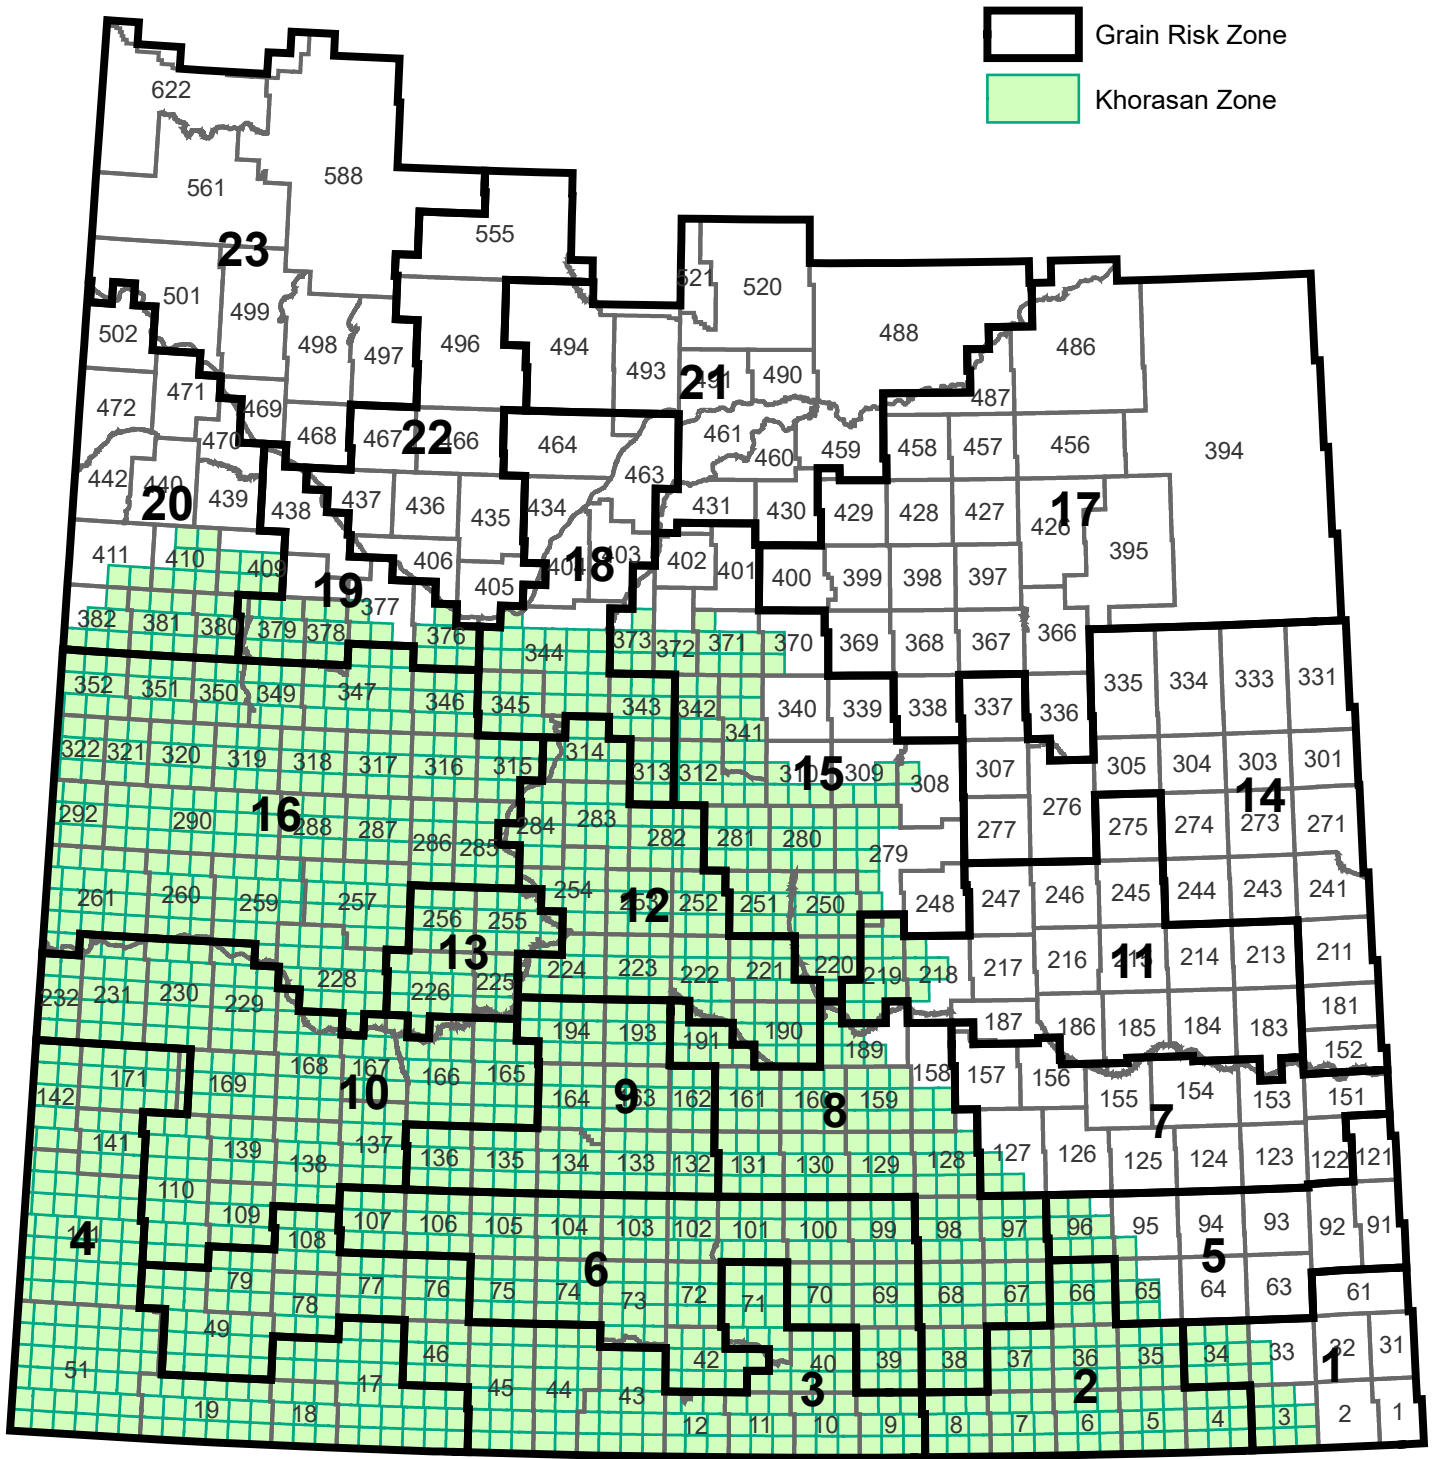

# Khorasan Wheat and Kamut Zone

1-888-935-0000