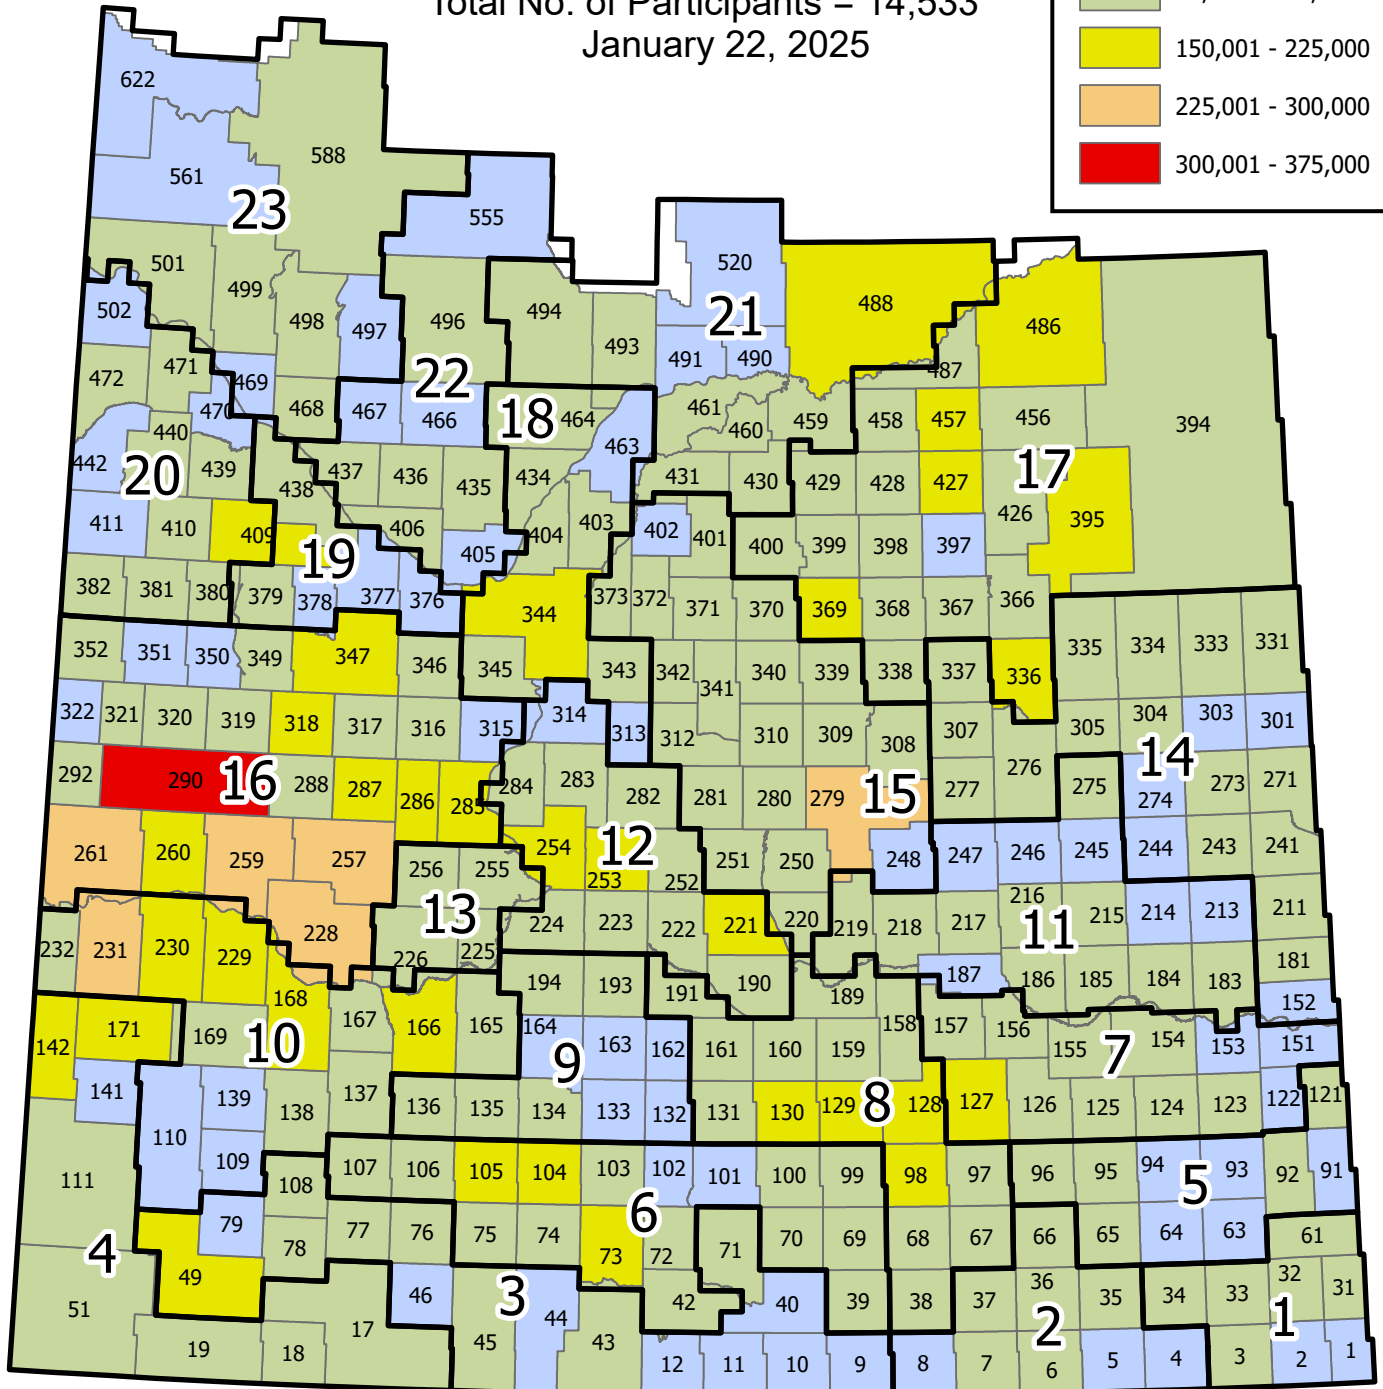

# 2024 Number of Acres for SMP by RM

SMP Total Acres = 31,026,524

Total No. of Participants = 14,533  
January 22, 2025

1-888-935-0000