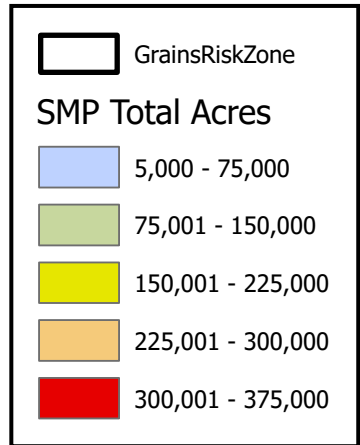

# 2024 Number of Acres for SMP by RM

SMP Total Acres = 31,026,524

Total No. of Participants = 14,533  
January 22, 2025

1-888-935-0000