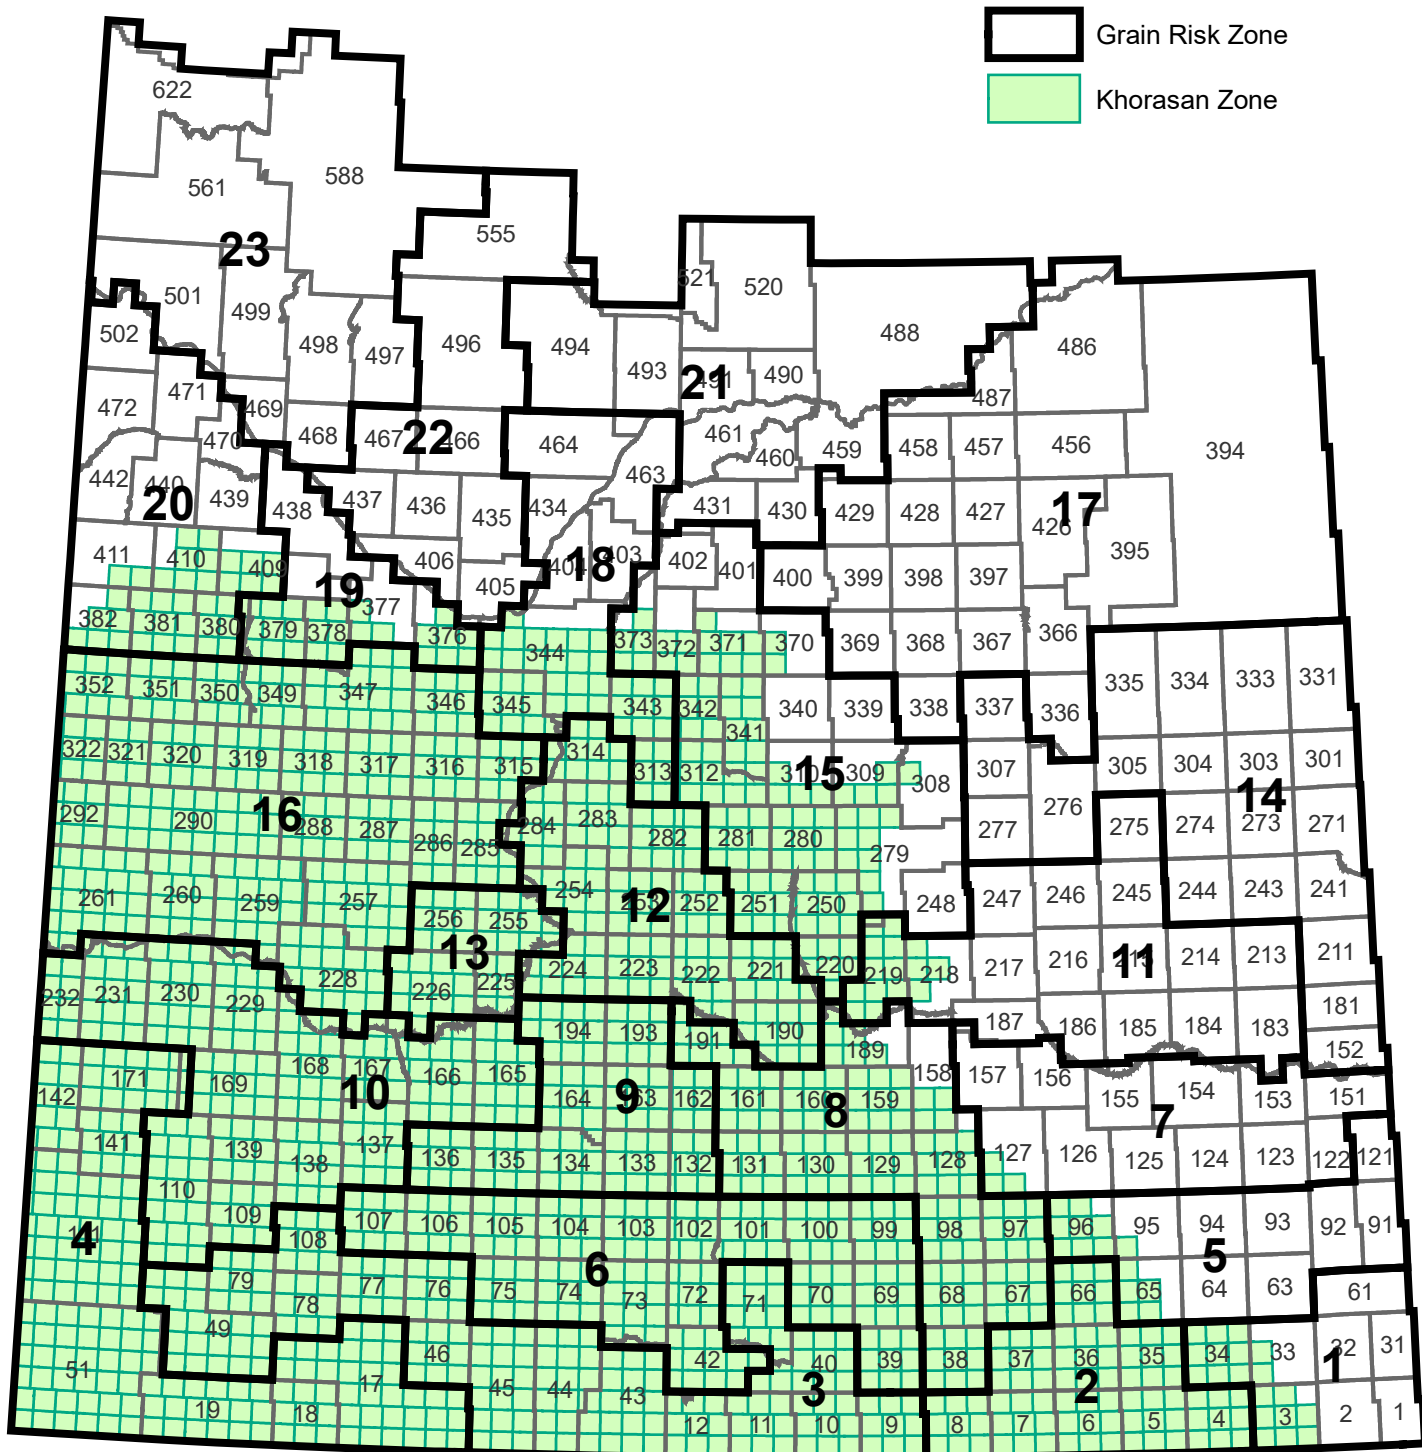

Khorasan Wheat and Kamut Zone

1-888-935-0000